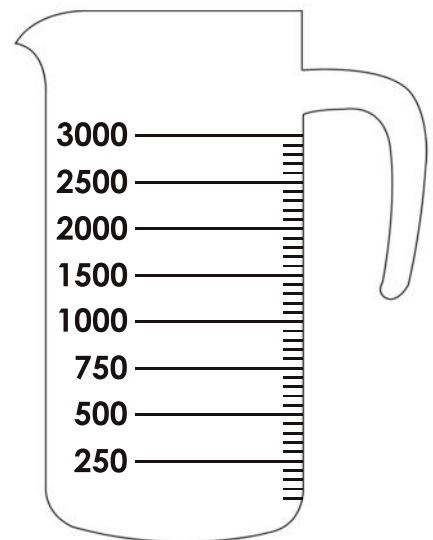

Measuring Volume In The Metric System

In the images given below, use any pencil color of your choice to color the glass up to the level of ml mentioned below.

1 500 ml

2 250 ml

3 600 ml

4 1200 ml

5 1500 ml

6 1800 ml

7 2200 ml

8 3000 ml

9 900 ml

10 1200 ml

11 2700 ml

12 2000 ml