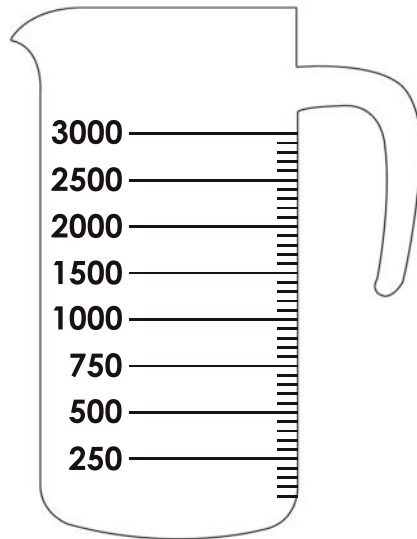

Measuring Volume In The Metric System

In the images given below, use any pencil color of your choice to color the glass up to the level of ml mentioned below.

1 500 ml

2 250 ml

3 600 ml

4 1200 ml

5 1500 ml

6 1800 ml

7 2200 ml

8 3000 ml

9 900 ml

10 1200 ml

11 2700 ml

12 2000 ml