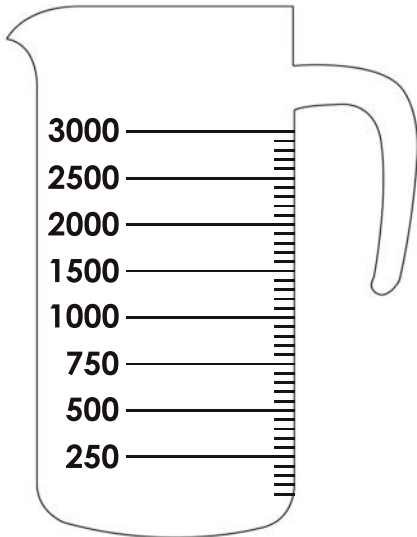

Measuring Volume In The Metric System

In the images given below, use any pencil color of your choice to color the glass up to the level of ml mentioned below.

1 500 ml

2 250 ml

3 600 ml

4 1200 ml

5 1500 ml

6 1800 ml

7 2200 ml

8 3000 ml

9 900 ml

10 1200 ml

11 2700 ml

12 2000 ml