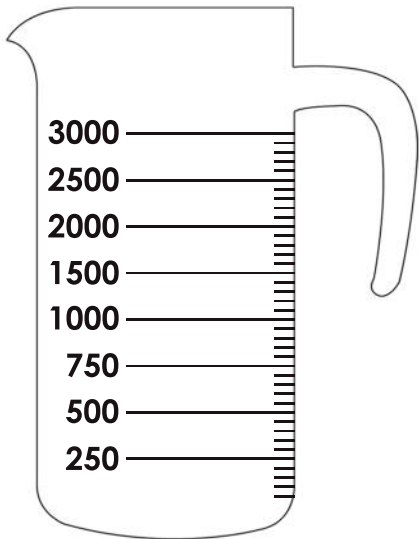

Measuring Volume In The Metric System

In the images given below, use any pencil color of your choice to color the glass up to the level of ml mentioned below.

1 500 ml

2 250 ml

3 600 ml

4 1200 ml

5 1500 ml

6 1800 ml

7 2200 ml

8 3000 ml

9 900 ml

10 1200 ml

11 2700 ml

12 2000 ml