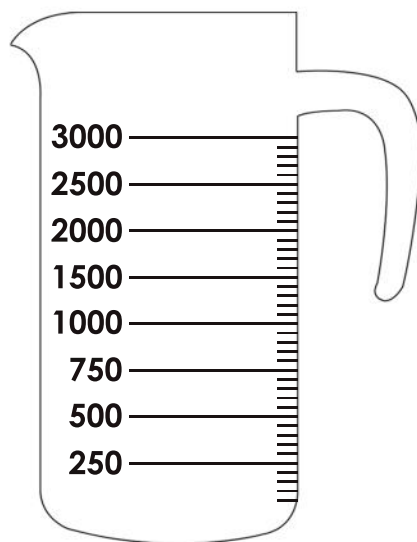

Measuring Volume In The Metric System

In the images given below, use any pencil color of your choice to color the glass up to the level of ml mentioned below.

1 500 ml

2 250 ml

3 600 ml

4 1200 ml

5 1500 ml

6 1800 ml

7 2200 ml

8 3000 ml

9 900 ml

10 1200 ml

11 2700 ml

12 2000 ml