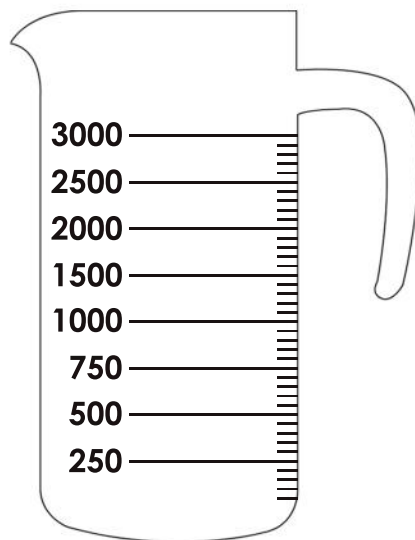

Measuring Volume In The Metric System

In the images given below, use any pencil color of your choice to color the glass up to the level of ml mentioned below.

1 500 ml

2 250 ml

3 600 ml

4 1200 ml

5 1500 ml

6 1800 ml

7 2200 ml

8 3000 ml

9 900 ml

10 1200 ml

11 2700 ml

12 2000 ml