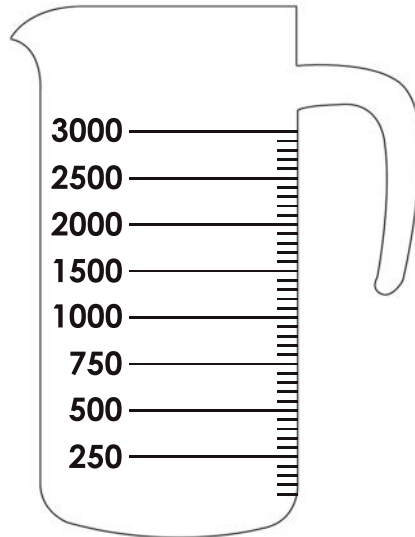

Measuring Volume In The Metric System

In the images given below, use any pencil color of your choice to color the glass up to the level of ml mentioned below.

1 500 ml

2 250 ml

3 600 ml

4 1200 ml

5 1500 ml

6 1800 ml

7 2200 ml

8 3000 ml

9 900 ml

10 1200 ml

11 2700 ml

12 2000 ml