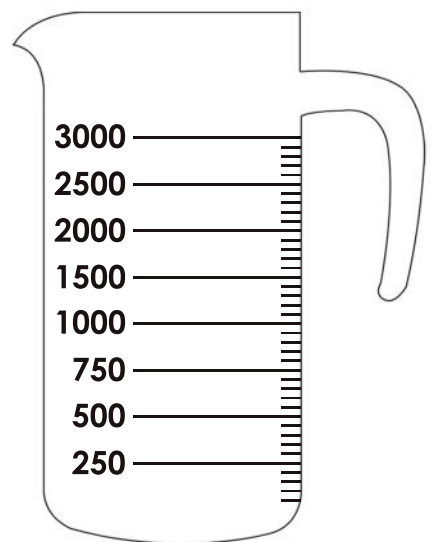

Measuring Volume In The Metric System

In the images given below, use any pencil color of your choice to color the glass up to the level of ml mentioned below.

1 500 ml

2 250 ml

3 600 ml

4 1200 ml

5 1500 ml

6 1800 ml

7 2200 ml

8 3000 ml

9 900 ml

10 1200 ml

11 2700 ml

12 2000 ml