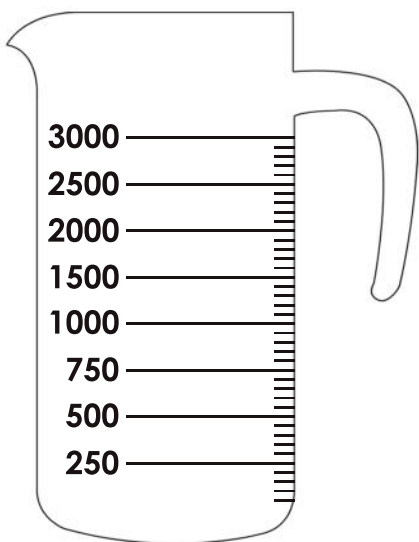

Measuring Volume In The Metric System

In the images given below, use any pencil color of your choice to color the glass up to the level of ml mentioned below.

1 500 ml

2 250 ml

3 600 ml

4 1200 ml

5 1500 ml

6 1800 ml

7 2200 ml

8 3000 ml

9 900 ml

10 1200 ml

11 2700 ml

12 2000 ml