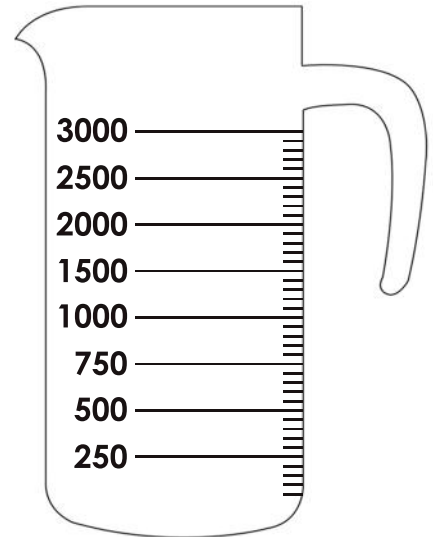

Measuring Volume In The Metric System

In the images given below, use any pencil color of your choice to color the glass up to the level of ml mentioned below.

1 500 ml

2 250 ml

3 600 ml

4 1200 ml

5 1500 ml

6 1800 ml

7 2200 ml

8 3000 ml

9 900 ml

10 1200 ml

11 2700 ml

12 2000 ml