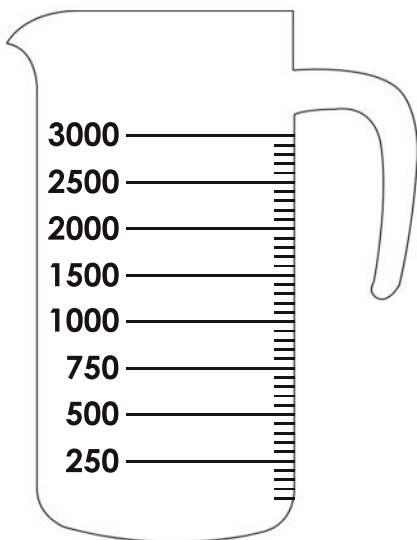

Measuring Volume In The Metric System

In the images given below, use any pencil color of your choice to color the glass up to the level of ml mentioned below.

1 500 ml

2 250 ml

3 600 ml

4 1200 ml

5 1500 ml

6 1800 ml

7 2200 ml

8 3000 ml

9 900 ml

10 1200 ml

11 2700 ml

12 2000 ml