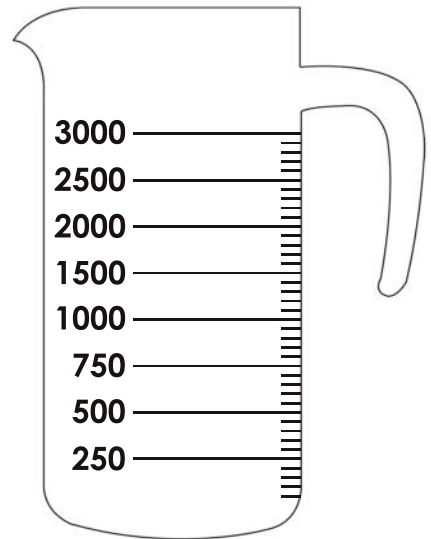

Measuring Volume In The Metric System

In the images given below, use any pencil color of your choice to color the glass up to the level of ml mentioned below.

1 500 ml

2 250 ml

3 600 ml

4 1200 ml

5 1500 ml

6 1800 ml

7 2200 ml

8 3000 ml

9 900 ml

10 1200 ml

11 2700 ml

12 2000 ml