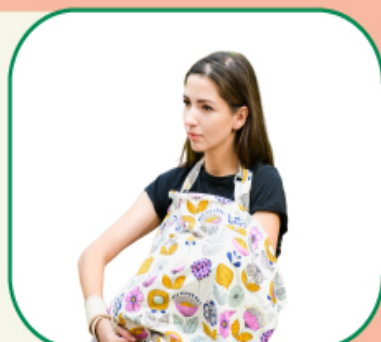

Different Types Of Nursing Covers For

Breastfeeding

Apron-style covers have a wide neck, enabling eye contact with the baby.

Poncho-style covers feature a pull-on design, making them easy to wear.

Shawl-style covers offer flexibility by allowing customization of the wrapping style.

Scarf-style covers have a compact design, making them ideal for all-day wear.

Canopy-friendly covers double up as stroller canopies to protect the baby on the go.

Convertible covers can be used as car seat and shopping cart covers during non-feeding periods.